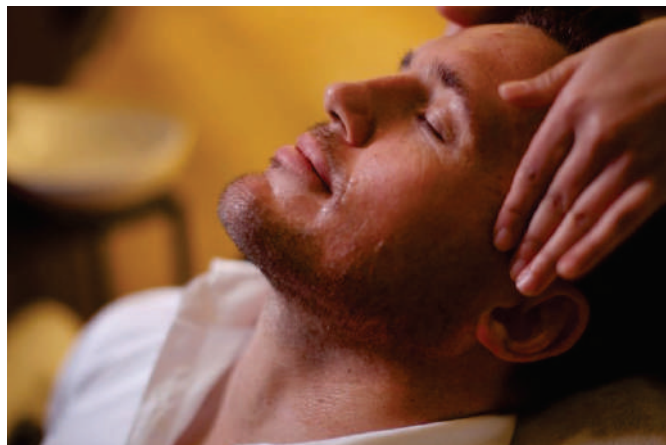

PERFECTLY PEACEFUL

Full use of spa facilities

TREATMENTS - 1hr 20min

Back, Neck & Shoulder Massage
Reflexology Ritual

R 800.00 per person

R 1 500.00 for two

COMPLETE COMFORT

Full use of spa facilities

TREATMENTS 2hrs 30min

Back, Neck & Shoulder Massage
Conditioning Mani- and Pedicure

R 900.00 per person

R 1 700.00 for two

GIRLS' DAY OUT EXPERIENCE

Full use of spa facilities

FOOD SERVICE

Spa Lunch

TREATMENTS - 2hrs 20min

Back, Neck & Shoulder Massage
Express Manicure
Deluxe Jellispa Pedicure
African Scalp Massage

R 1 100.00 per person or

R 2 200.00 for two

SPECIAL PACKAGES

BRIDAL PACKAGE

FOOD SERVICE

Spa Lunch

TREATMENTS - 6hrs 15min

Royal Glow Experience
(Full Body Massage & Scrub)
Kalahari Boobab Vit C Facial
Lash **OR** Brow Tint
Manicure and Pedicure with Gelish Overlay
African Scalp Massage

R 2 470.00 per person

R 4 740.00 for two

ANNIVERSARY PACKAGE

FOOD SERVICE

Spa Lunch

TREATMENTS - 2hrs 30min

Shea Butter Full Body Massage
African Scalp Massage
Reflexology Ritual
Aroma Spa Bath
187ml JC le Roux La Domaine Sparkling Wine

R 3 500.00 per couple

GENTLEMAN'S PACKAGE

TREATMENTS - 2hrs 45min

Back, Neck and Shoulder Massage
Express Manicure
Foot and Leg Ritual
African Scalp Massage
Conditioning Pedicure

R 1 400.00 per person

R 2 500.00 for two

MOM AND ME PACKAGE

FOOD SERVICE

Spa Lunch

TREATMENTS - 4hrs 20min

Swedish Massage
Kalahari African Glow Facial
Conditioning Manicure
Conditioning Pedicure
African Scalp Massage

R 1 950.00 per person

R 3 630.00 for two

All allocated times include the dressing & undressing of guests. Should you arrive late, we will complete the treatment as per reserved time. Please ensure swimming costumes are worn in all public areas.

Bookings essential, terms & conditions apply.

E&OE. Prices & packages subject to change without prior notice