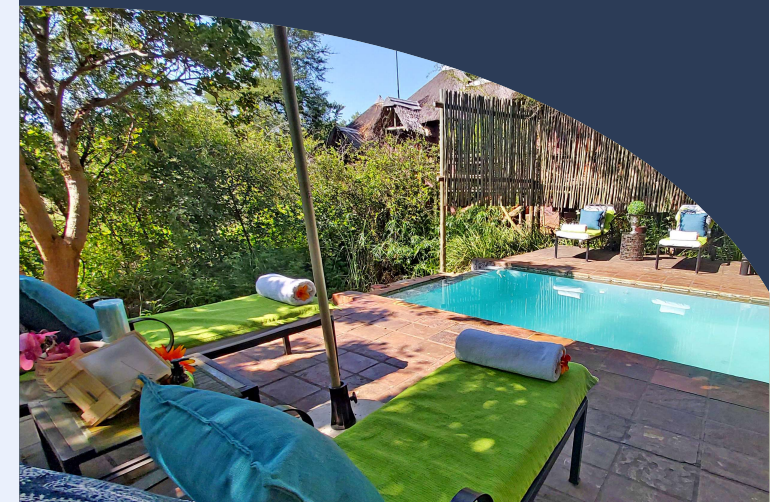

EXTRAS

SPA BATH - AROMA SPA BATH	R300
SOAK OR BUFF OFF - GEL	R100
SPA FACILITIES	R100

SPA IN THE COUNTRY AT KEDAR LODGE

R565, RUSTENBURG

014 573 3218

KEDARADMIN@RALI.CO.ZA

WWW.SPAINTHECOUNTRY.CO.ZA